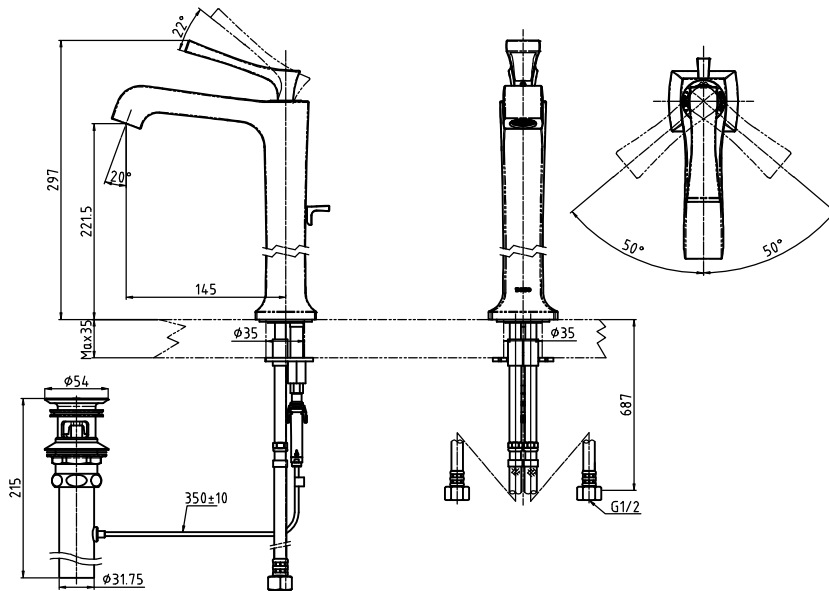

Classic Series
Lavatory Faucet

DL367-2
DL367-2#PG

Features

- Classic styling
- TOTO aerated water technology, ECOCAP adds air to the water to achieve full water jet with less amount of water usage
- One push pop up waste

Specifications

Finish : - Chrome
 - Gold (#PG)

Water Pressure : 0.05MPa~0.75MPa

Material : Brass

DL367-2
DL367-2#PG

Parts Description

- **DL367-2**
DL367-2#PG
Single Lever Extended Lavatory Faucet
w/ Pop-up Waste

Please consult a TOTO representative for details

Flow Rate